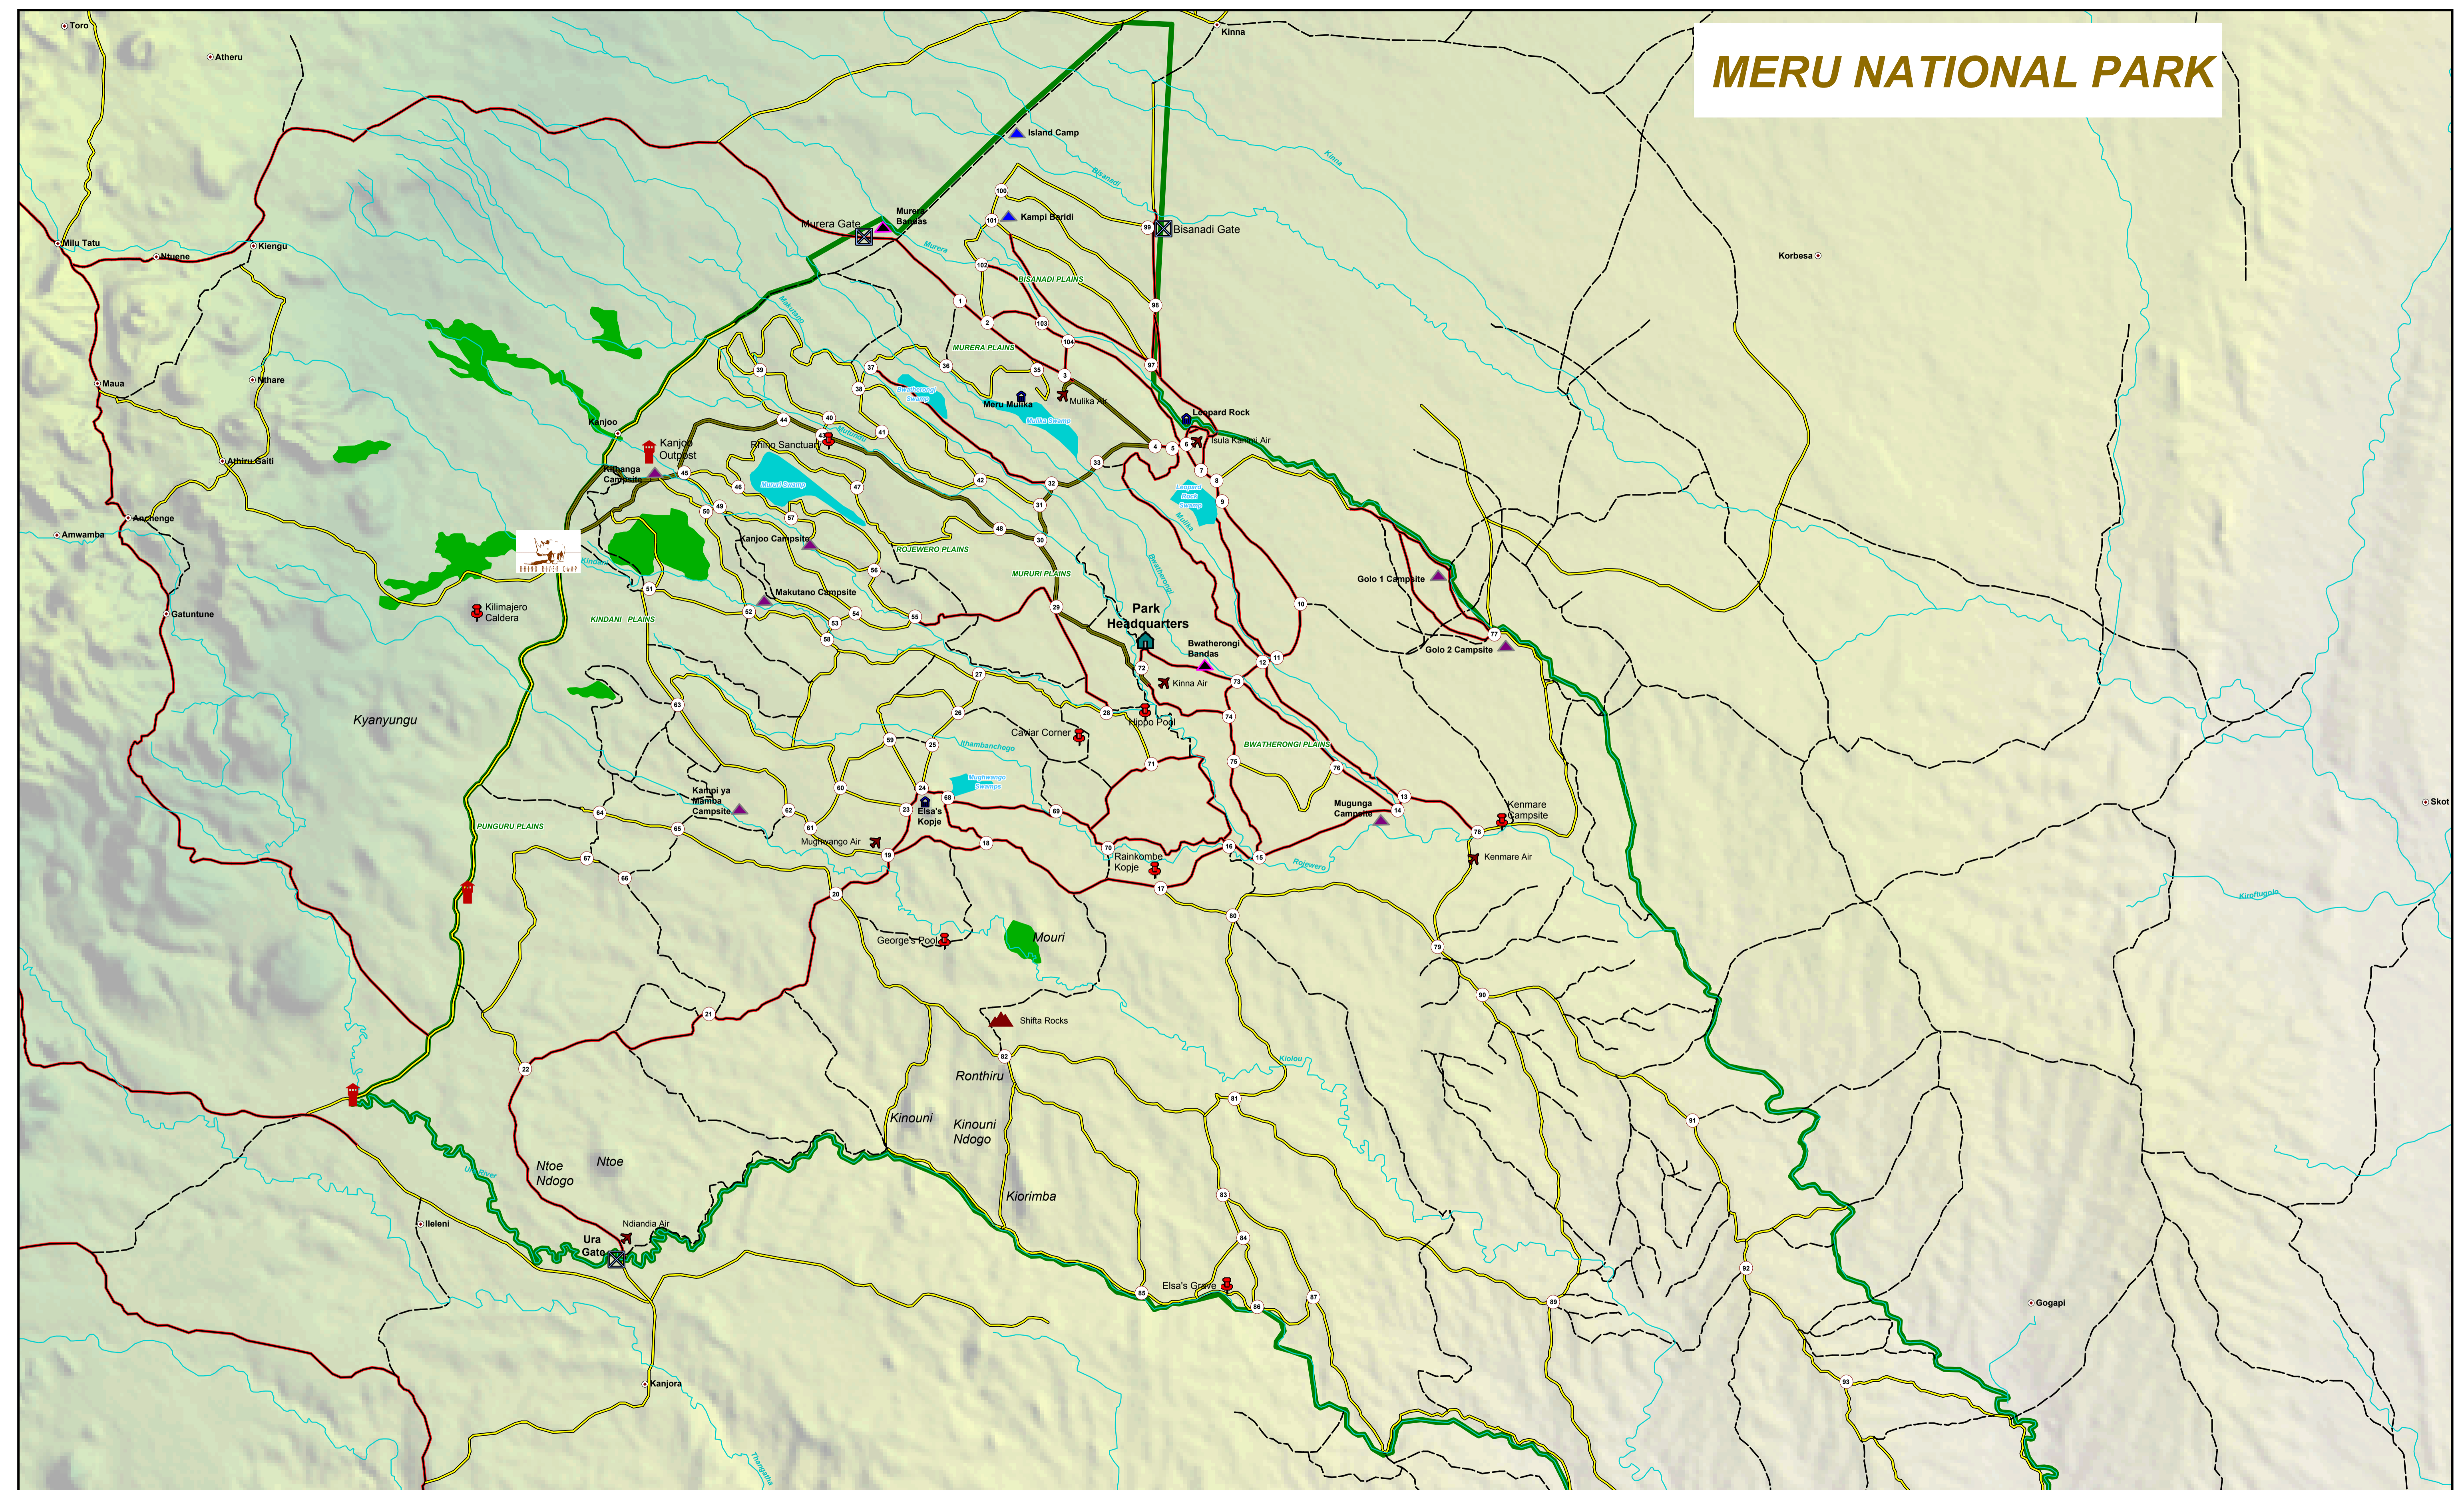

MERU NATIONAL PARK

PROJECTION: LAT/LONG
 DATUM: WGS 84

LEGEND

	ROUTE TO RHINO CAMP		TOWNS, POINTS OF INTEREST		FOREST
	MAIN ROADS		LODGES, PARK HEADQUARTER		SWAMP
	PARK/OTHER ROADS		RANGERS POST, PARK GATES		NATIONAL PARK BOUNDARY
	MOTORABLE TRACKS		CAMP, CAMPSITE, BANDAS		
	RIVERS		AIRSTRIP, SIGNPOSTS		